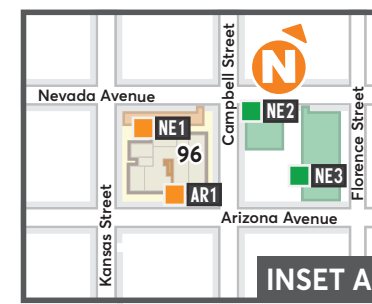

PARKING LOT NAME CHANGES

OLD	NEW NAME	NEW NAME
Dormitory Road	Dormitory 1	DO1
GRG	Glory Road Garage 6	GR6
IC 1	Wiggins 1	WI1
IC 12	Rim 6	RI6
IC 14	Rim 4	RI4
IC 15	Electric 1	EL1
IC 16	Dormitory 2	DO2
IC 17	Wiggins 3	WI3
IC 18	Rim 5	RI5
IC 19	Rim 3	RI3
IC 2	University 3	UN3
IC 20	Wiggins 5	WI5
IC 21	Rim 2	RI2
IC 24	Nevada 1	NE1
IC 25	Arizona 1	AR1
IC 28	Oregon 1	OR1
IC 3	Kerbey 1	KE1
IC 4	Wiggins 4	WI4
IC 5	University 2	UN2
IC 7	University 4	UN4
IC 8	Randolph 1	RA1
IC 9	Kerbey 2	KE2
IC 11	Hawthorne 2	HA2
IC 26	Hague 1	HG1
IC 27	Sun Bowl 9	SB9
IC 6	Sun Bowl 1	SB1
Miner Canyon	Miner Canyon	MC
Miner Heights	Miner Heights	MH
Miner Village	Miner Village	MV

OLD	NEW NAME	NEW NAME
P1 (Crosby Avenue)	Crosby 1	CR1
Perimeter 1	Schuster 4	SC4
Perimeter 10	Glory Road 3	GR3
Perimeter 11	Glory Road 5	GR5
Perimeter 12	Oregon 2	OR2
Perimeter 14	Schuster 5	SC5
Perimeter 2	Schuster 3	SC3
Perimeter 3	Schuster 2	SC2
Perimeter 4	Schuster 1	SC1
Perimeter 5	Dawson 1	DA1
Perimeter 6	Sun Bowl 5	SB5
Perimeter 7	Sun Bowl 6	SB6
Perimeter 8	Glory Road 1	GR1
Perimeter 9	Glory Road 2	GR2
PG2	Schuster Parking Garage	SCG
PG1	Sun Bowl Parking Garage	SBG
PG3	Health Sciences Garage	HNG
Remote 1	Glory Road 4	GR4
Remote 2	Sun Bowl 7	SB7
Remote 3	Sun Bowl 8	SB8
Remote 4	Mesa 1	ME1
Remote 6 and 7	Sun Bowl 10	SB10
Remote 8	Nevada 2	NE2
Remote 9	Nevada 3	NE3
Rim Road Street	Rim 1	RI1
Silver 3	Sun Bowl 2	SB2
Silver 4	Sun Bowl 3	SB3
Silver 5	Randolph 2	RA2
Silver 6	Sun Bowl 4	SB4
University Avenue West	University 1	UN1
Wiggins Way	Wiggins 2	WI2

1. ### Legend
2. Valid University Permit Required
3. Electric Control Gate
   - Traffic Control Station
   - Emergency Telephones
   - Drop-off/Pick-up Points
   - Temporary Closures
   - Metered Parking

V.1.6 Revised 6/21/2017