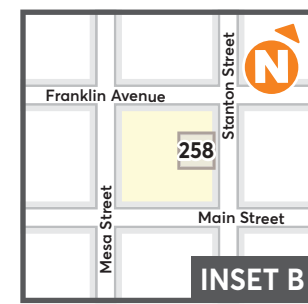

PARKING LOT NAME CHANGES

OLD	NEW NAME	NEW NAME
Dormitory Road	Dormitory 1	DO1
GRG	Glory Road Garage 6	GR6
IC 1	Wiggins 1	WI1
IC 12	Rim 6	RI6
IC 14	Rim 4	RI4
IC 15	Electric 1	EL1
IC 16	Dormitory 2	DO2
IC 17	Wiggins 3	WI3
IC 18	Rim 5	RI5
IC 19	Rim 3	RI3
IC 2	University 3	UN3
IC 20	Wiggins 5	WI5
IC 21	Rim 2	RI2
IC 24	Nevada 1	NE1
IC 25	Arizona 1	AR1
IC 28	Oregon 1	OR1
IC 3	Kerbey 1	KE1
IC 4	Wiggins 4	WI4
IC 5	University 2	UN2
IC 7	University 4	UN4
IC 8	Randolph 1	RA1
IC 9	Kerbey 2	KE2
IC 11	Hawthorne 2	HA2
IC 26	Hague 1	HG1
IC 27	Sun Bowl 9	SB9
IC 6	Sun Bowl 1	SB1
Miner Canyon	Miner Canyon	MC
Miner Heights	Miner Heights	MH
Miner Village	Miner Village	MV

OLD	NEW NAME	NEW NAME
P1 (Crosby Avenue)	Crosby 1	CR1
Perimeter 1	Schuster 4	SC4
Perimeter 10	Glory Road 3	GR3
Perimeter 11	Glory Road 5	GR5
Perimeter 12	Oregon 2	OR2
Perimeter 14	Schuster 5	SC5
Perimeter 2	Schuster 3	SC3
Perimeter 3	Schuster 2	SC2
Perimeter 4	Schuster 1	SC1
Perimeter 5	Dawson 1	DA1
Perimeter 6	Sun Bowl 5	SB5
Perimeter 7	Sun Bowl 6	SB6
Perimeter 8	Glory Road 1	GR1
Perimeter 9	Glory Road 2	GR2
PG2	Schuster Parking Garage	SCG
PG1	Sun Bowl Parking Garage	SBG
PG3	Health Sciences Garage	HNG
Remote 1	Glory Road 4	GR4
Remote 2	Sun Bowl 7	SB7
Remote 3	Sun Bowl 8	SB8
Remote 4	Mesa 1	ME1
Remote 6 and 7	Sun Bowl 10	SB10
Remote 8	Nevada 2	NE2
Remote 9	Nevada 3	NE3
Rim Road Street	Rim 1	RI1
Silver 3	Sun Bowl 2	SB2
Silver 4	Sun Bowl 3	SB3
Silver 5	Randolph 2	RA2
Silver 6	Sun Bowl 4	SB4
University Avenue West	University 1	UN1
Wiggins Way	Wiggins 2	WI2

1. ### Legend
2. Valid University Permit Required
3. Electric Control Gate
   - Traffic Control Station
   - Emergency Telephones
   - Drop-off/Pick-up Points
   - Temporary Closures
   - Metered Parking

V.1.6 Revised 6/21/2017